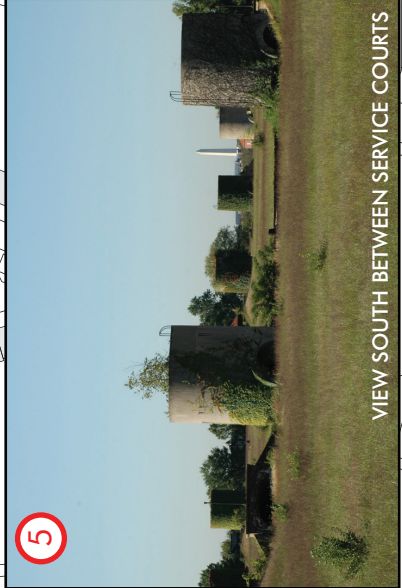

VIEW ALONG NORTH SERVICE COURT TO N. CAPITOL ST.

VIEW WEST OF MCMILLAN RESERVOIR & HOWARD UNIV.
Image source: McMillan Historic Preservation Report

CORNER OF FIRST AND CHANNING STREETS

SITE FROM NORTH CAPITOL STREET

VIEW SOUTH BETWEEN SERVICE COURTS

VIEW SOUTH ON NORTH CAPITOL STREET